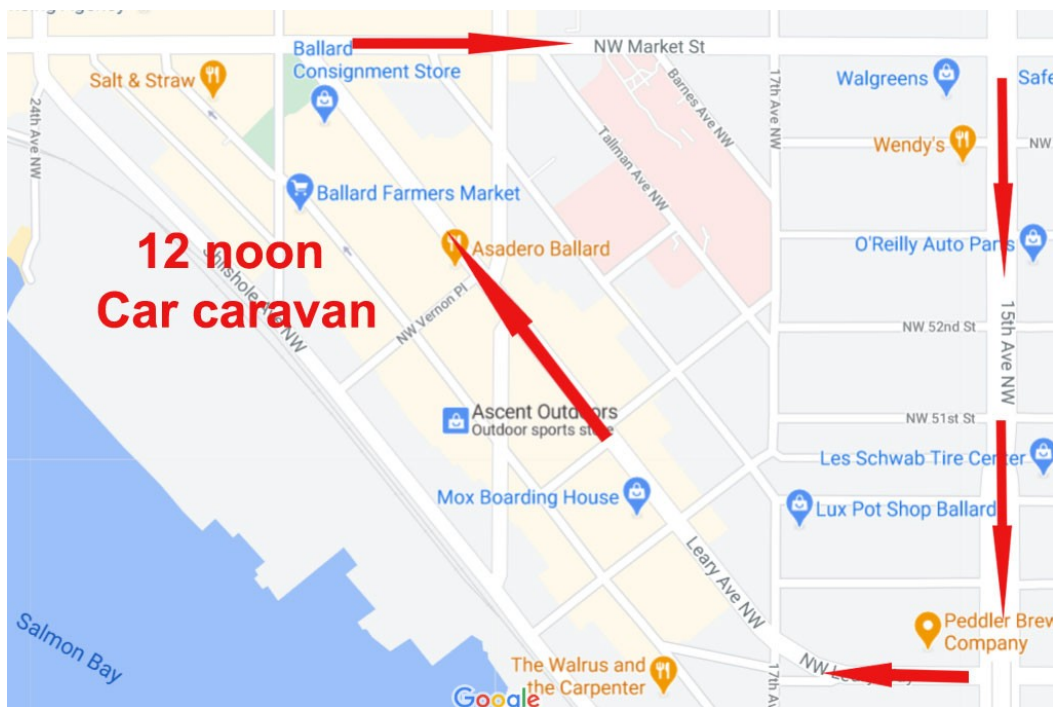

Seattle Picket & Car Caravan to Protest the U.S. Blockade of Cuba Sunday 31st January 11am – 1pm

1. 11 am Rally at Bergen Place – corner of NW Leary Ave & NW Market Street

2. 12 noon Car caravan:

East on NW Market Street > South on 15th Ave NW > West on Leary Ave NW > repeat

3. 12:45 pm Shilshole Finalé

West on NW Market Street > NW 54th Street > Seaview Ave NW > Golden Gardens Park